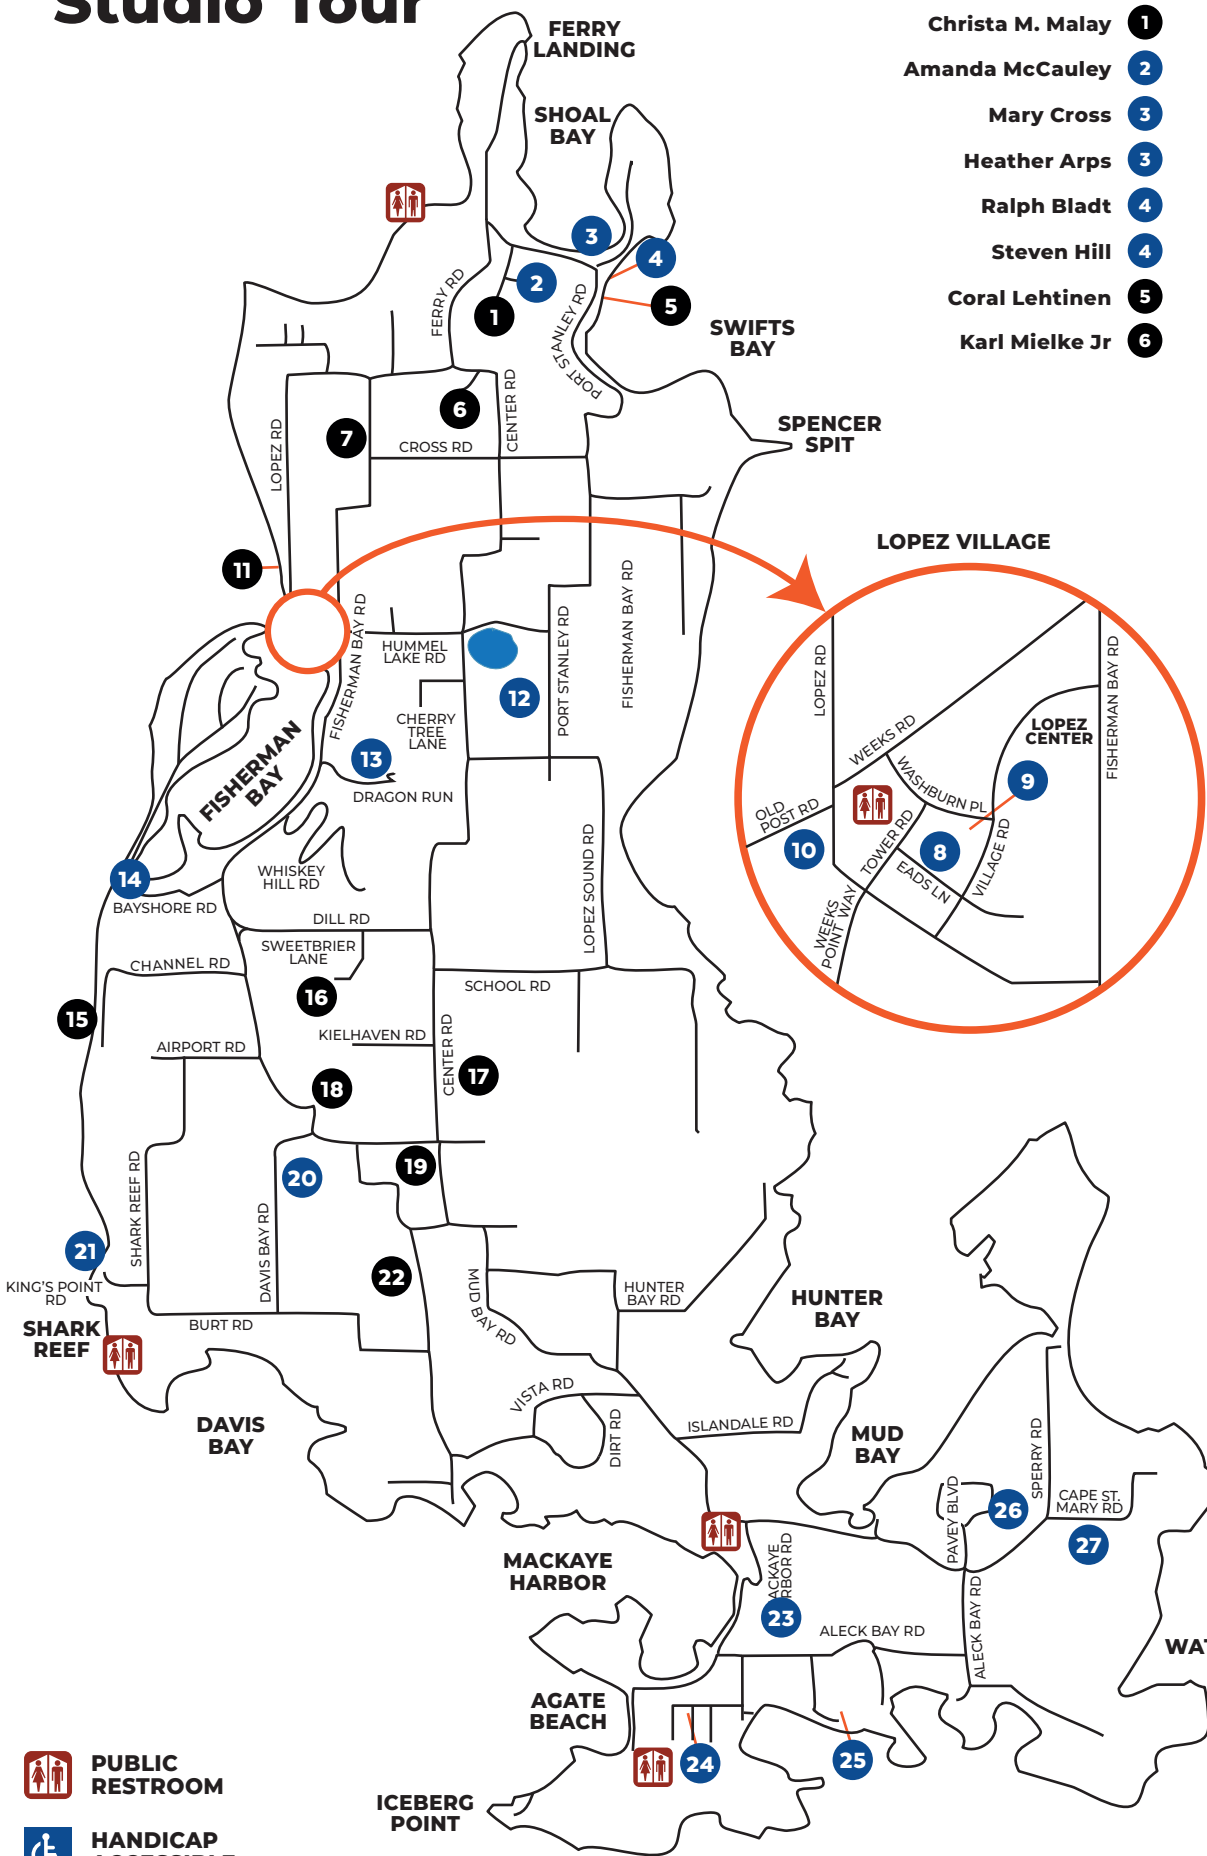

# 26th Annual Lopez Island Studio Tour

- |                  |   |                               |    |
|------------------|---|-------------------------------|----|
| Christa M. Malay | 1 | Sheila Metcalf                | 7  |
| Amanda McCauley  | 2 | Chris & Krista Stovall        | 8  |
| Mary Cross       | 3 | Rahman Anderson               | 9  |
| Heather Arps     | 3 | Laine Nichols                 | 10 |
| Ralph Bladt      | 4 | Martha Spieker                | 11 |
| Steven Hill      | 4 | Maxine Bronstein              | 12 |
| Coral Lehtinen   | 5 | Debbie Hayward                | 12 |
| Karl Mielke Jr   | 6 | Peter Cavanagh                | 13 |
|                  |   | Anne Vandervelde              | 13 |
|                  |   | Amy Ferron                    | 14 |
|                  |   | Kate Scott                    | 15 |
|                  |   | Chelsea Green                 | 16 |
|                  |   | Dave Raynalds                 | 16 |
|                  |   | Sarah Snowden                 | 17 |
|                  |   | Joanna Bloom                  | 18 |
|                  |   | Lucia Orr                     | 18 |
|                  |   | Thomas Orr                    | 18 |
|                  |   | Michael Peterson              | 19 |
|                  |   | Bruce Richardson              | 19 |
|                  |   | TJ Anderson                   | 20 |
|                  |   | Audrey Bordvick               | 20 |
|                  |   | Jonelle Johnson               | 20 |
|                  |   | Molly Preston                 | 21 |
|                  |   | Kim McIntyre                  | 22 |
|                  |   | Sandy Miller                  | 22 |
|                  |   | Terry Roush                   | 22 |
|                  |   | Laurie Teichrow               | 22 |
|                  |   | Linda Vorobik                 | 22 |
|                  |   | Jessica Velo                  | 23 |
|                  |   | Karen Hattman                 | 24 |
|                  |   | Rick Wigre                    | 25 |
|                  |   | Rocky Wigre                   | 25 |
|                  |   | Raven Skyriver & Kelly O'Dell | 26 |
|                  |   | Gerry Newcomb                 | 27 |